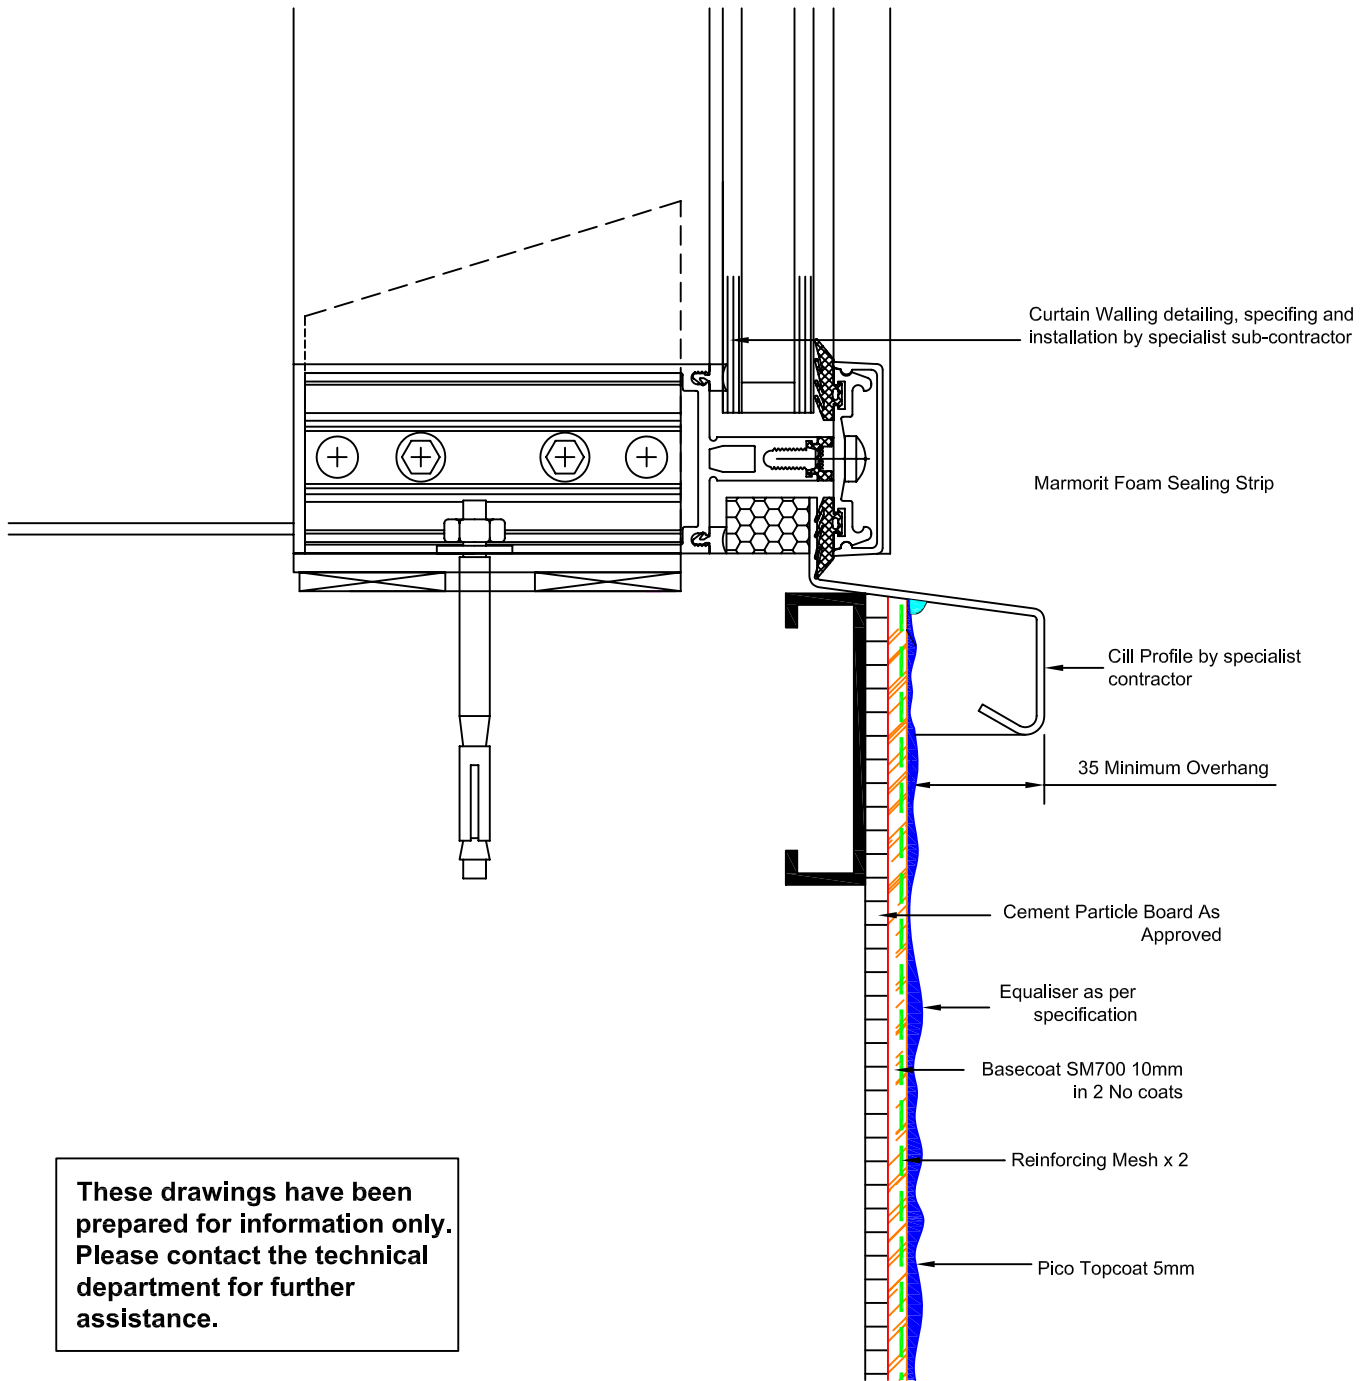

Quality Façade Systems

Title: CILL DETAIL PICO- STEEL FRAME

Date: JANUARY 08

Revision: A

Scale: 1:2