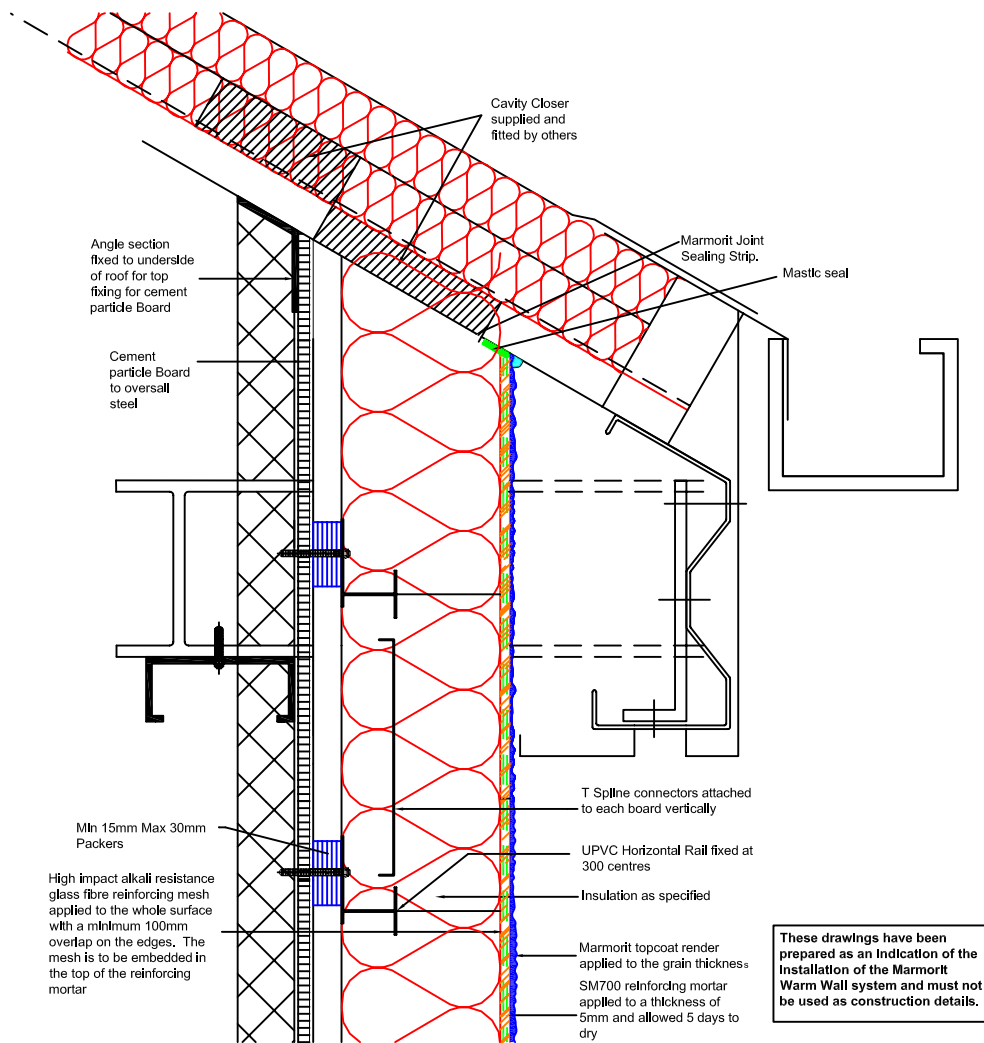

Quality Façade Systems

Title: ROOF DETAIL - STEEL FRAME