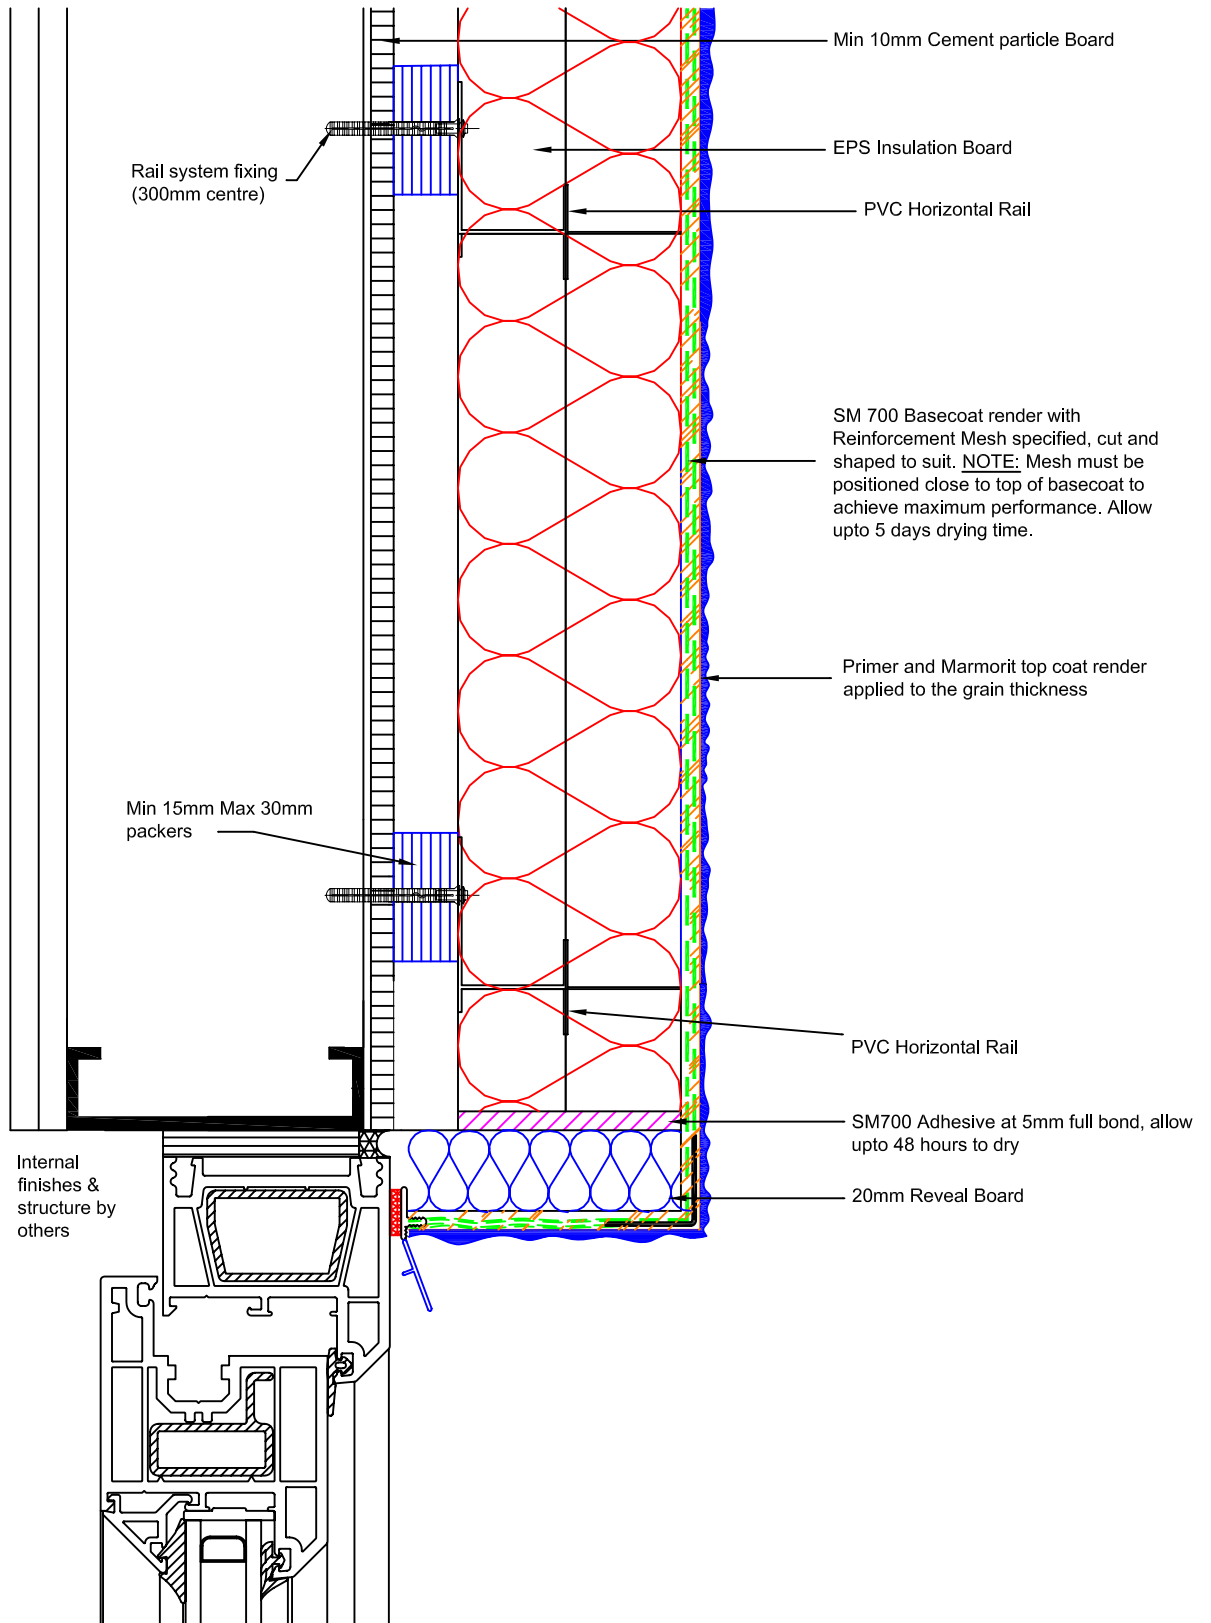

Quality Façade Systems

Title: REVEAL DETAIL - STEEL FRAME