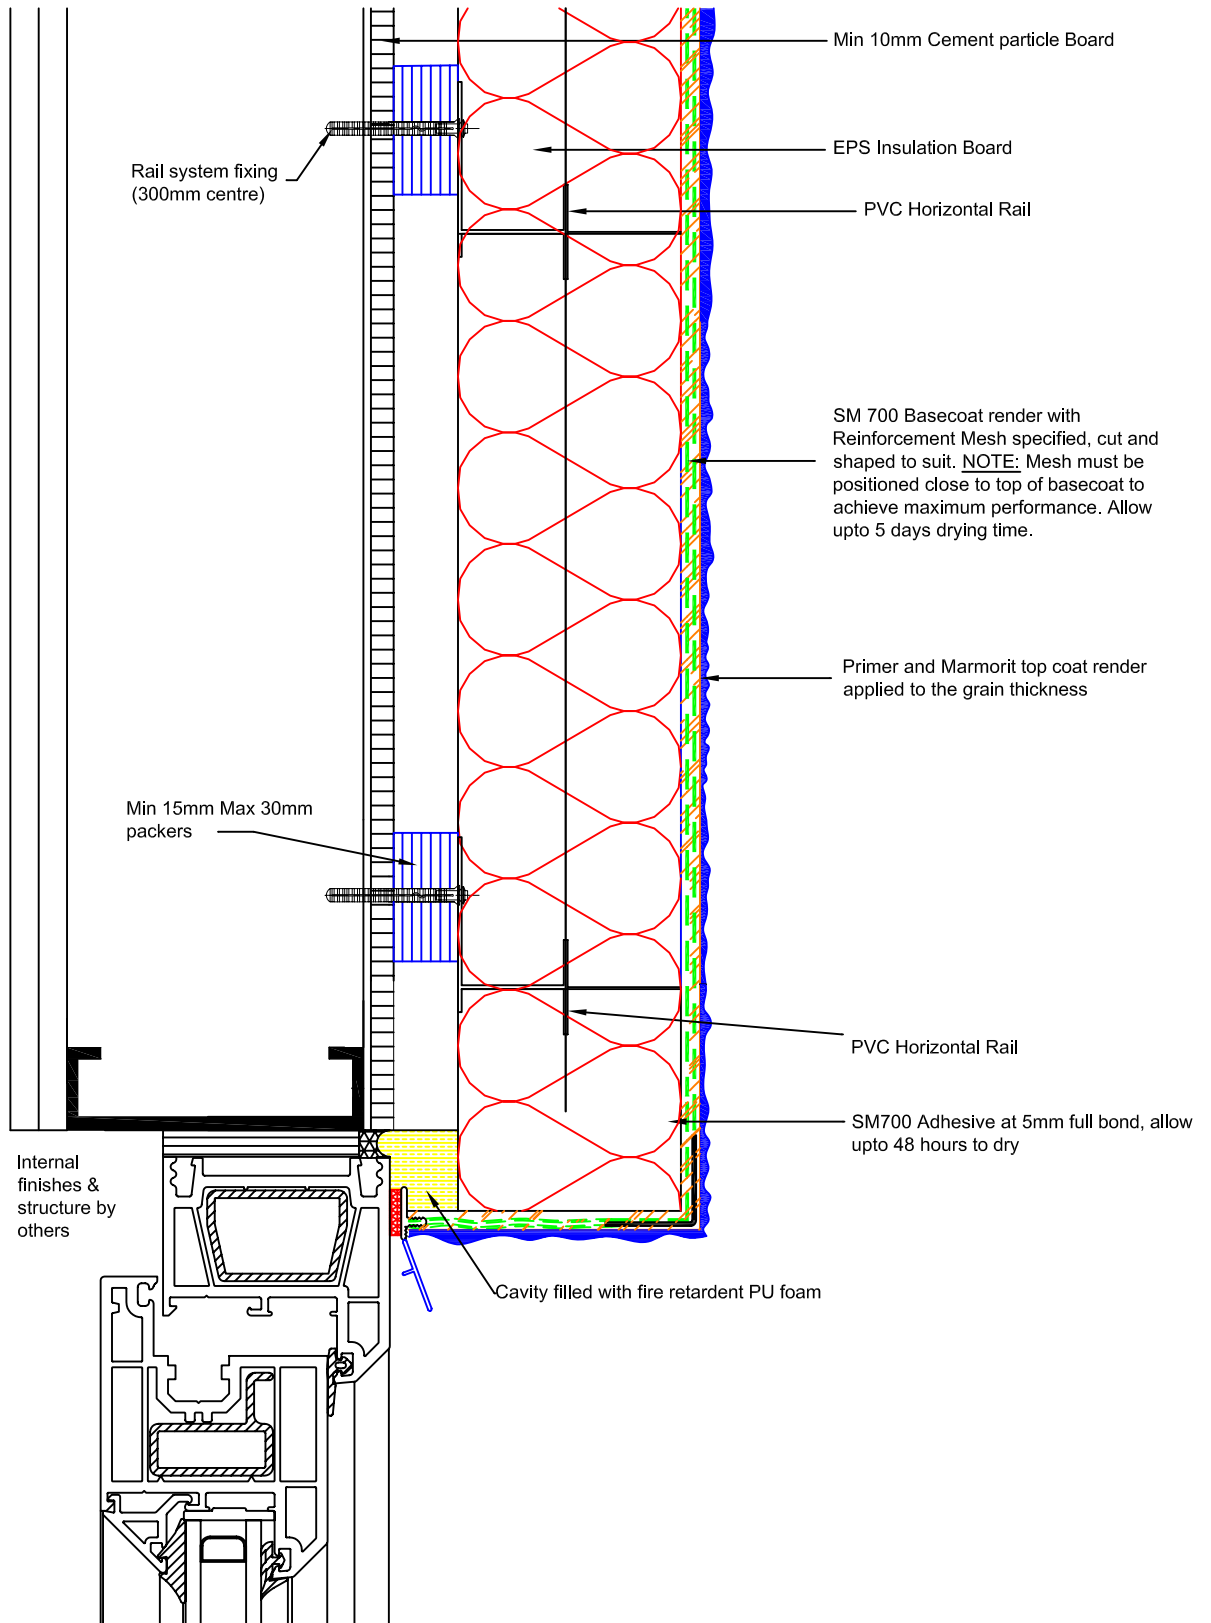

Quality Façade Systems

Title: REVEAL DETAIL - PU FOAM - FRAME STRUCTURES

Drawing No.

Date: OCT 07

Revision:

Scale: 1:2