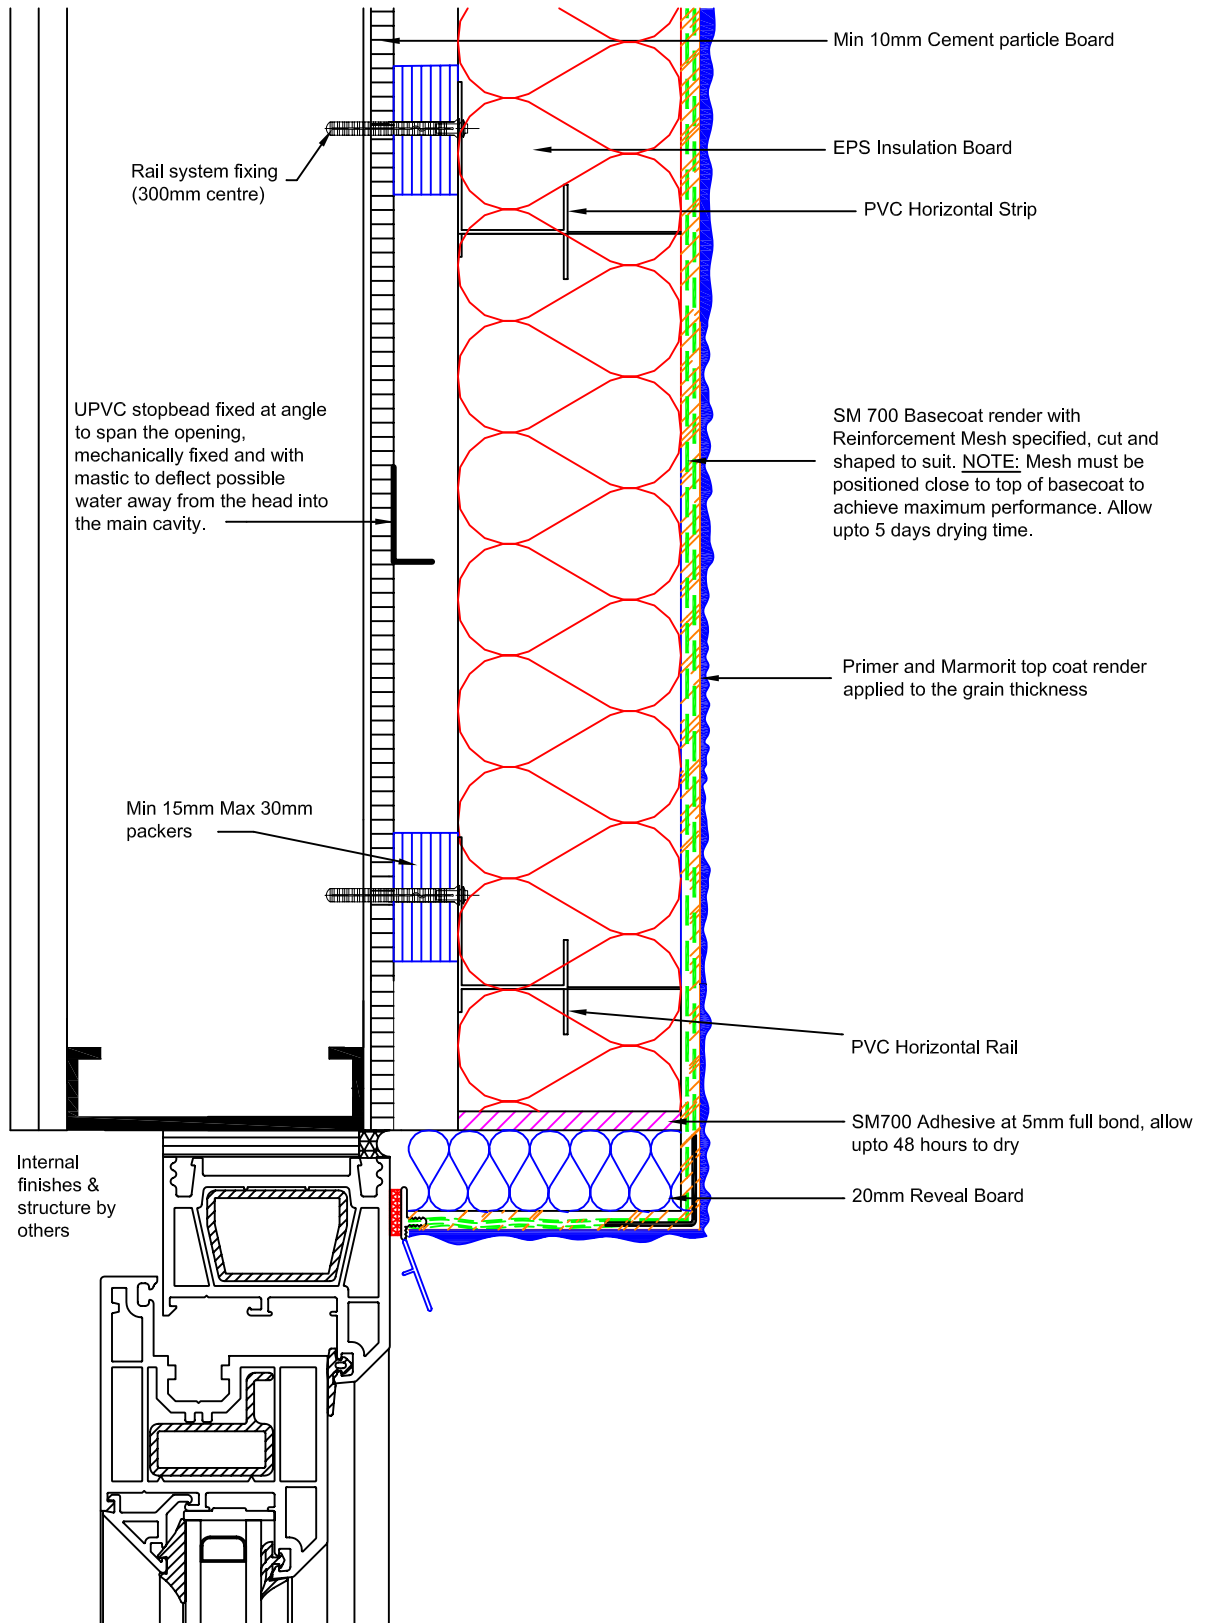

# Quality Façade Systems

Title: HEAD DETAIL - STEEL FRAME