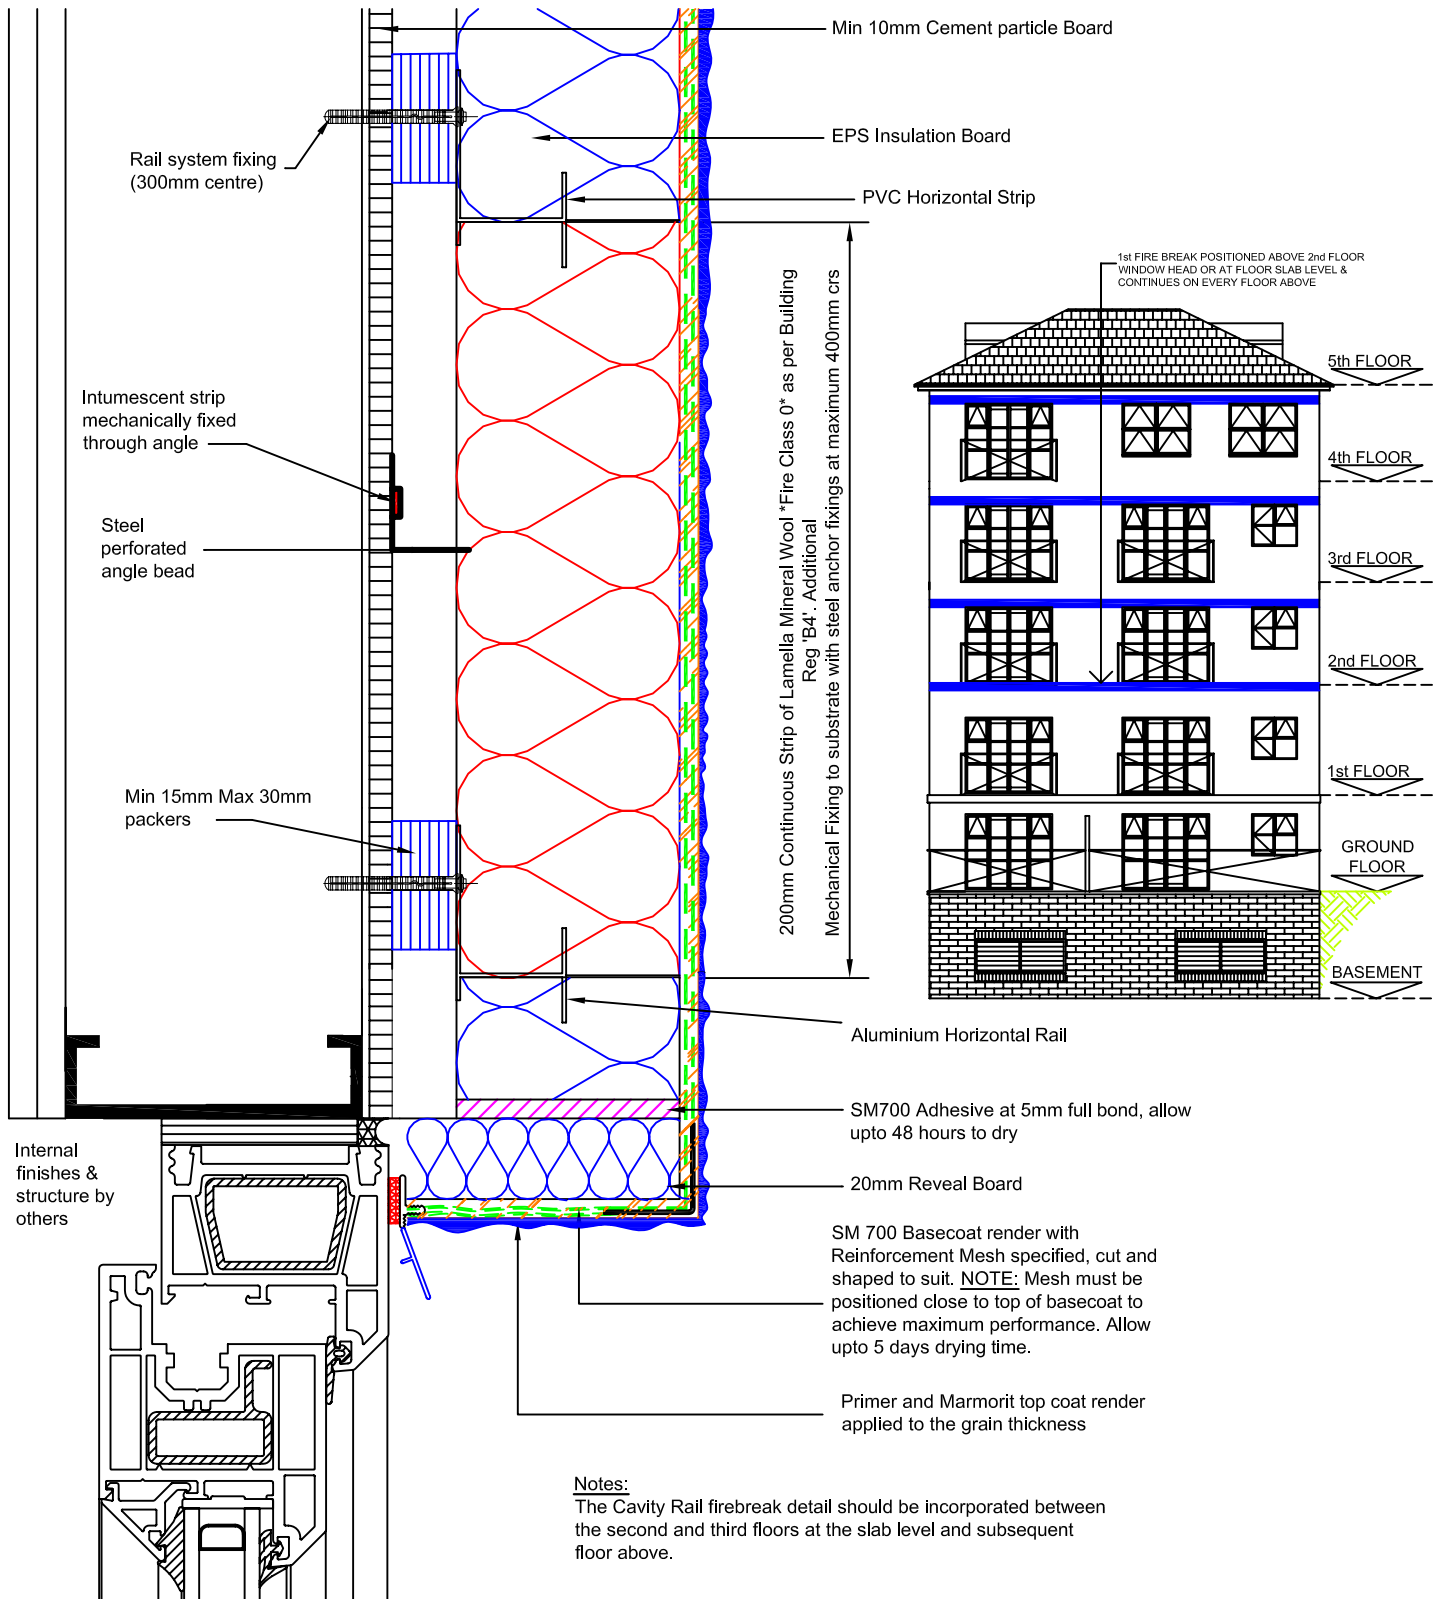

# Quality Façade Systems

Title: FIRE BREAK DETAIL - STEEL FRAME