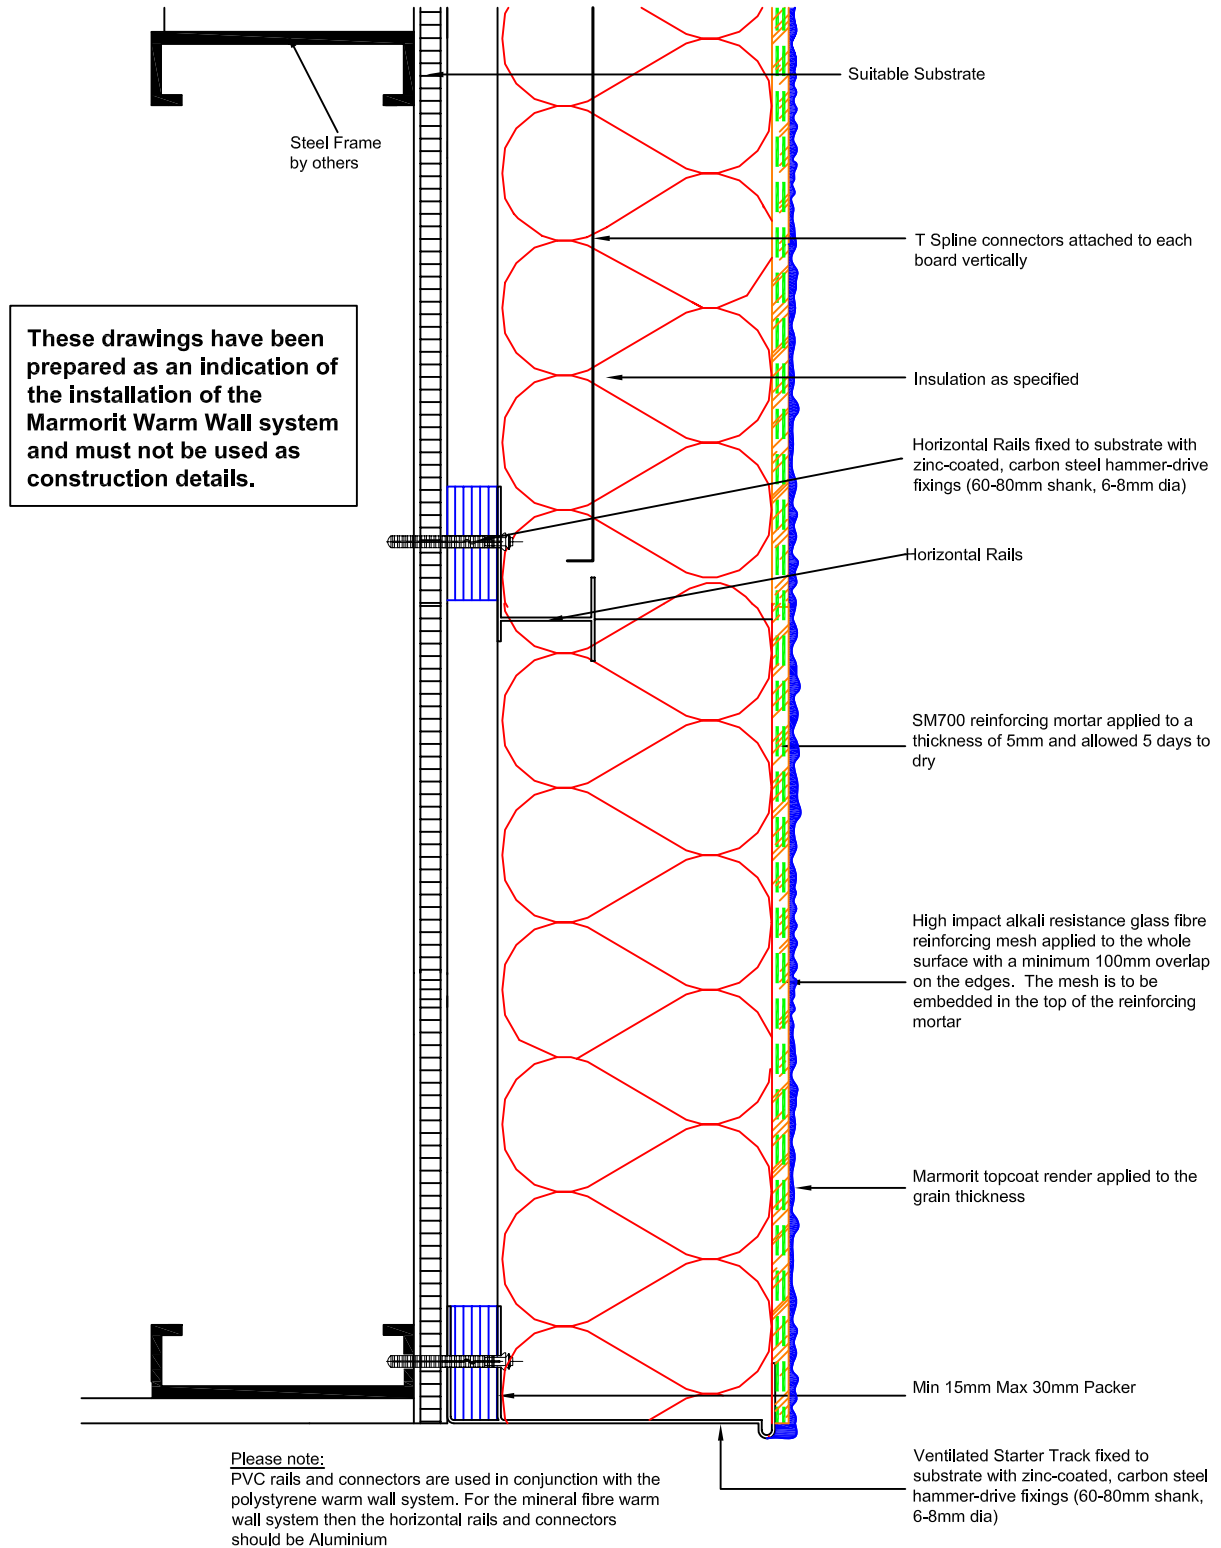

# Quality Façade Systems

Title: CAVITY RAIL - BASE RAIL DETAIL, STEEL FRAME